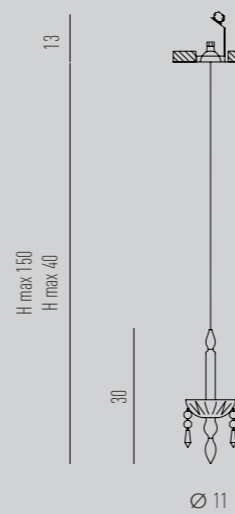

#### Structure

chrome metal/ metallo cromato

**Ceiling**  
12.4

**Dimensions**  
Ø65 H max 150 cm

**Diffuser**  
transparent glass/  
vetro trasparente

**Structure**  
polished steel/  
acciaio lucido

**Ceiling**

custom 60.28

**Dimensions**

Ø200 H max 150 cm

**Diffuser**white & trasparente glass/  
bianco e trasparente vetro

LIGHT 4 - Showroom - Treviso Italy

CeciliaEmme - Ravenna Italy

Salone del Mobile - Milan Italy

# LIMELIGHT

collection

SUSPENSION KIT 1

SUSPENSION KIT 2

SUSPENSION KIT 3

SUSPENSION 1.1

Lamp / 1xGU10 LED

SUSPENSION 12.4

Lamp / 4xGU10 LED

SUSPENSION 28.6

Lamp / 6xGU10 LED

clear / trasparente

white / bianco

black / nero

smokey grey / fumè