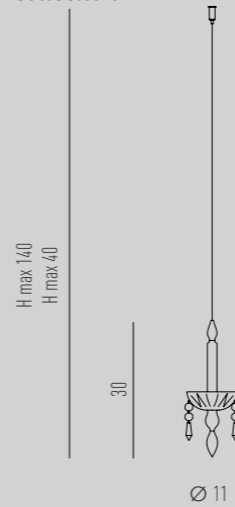

LIMELIGHT

collection

SUSPENSION KIT 1