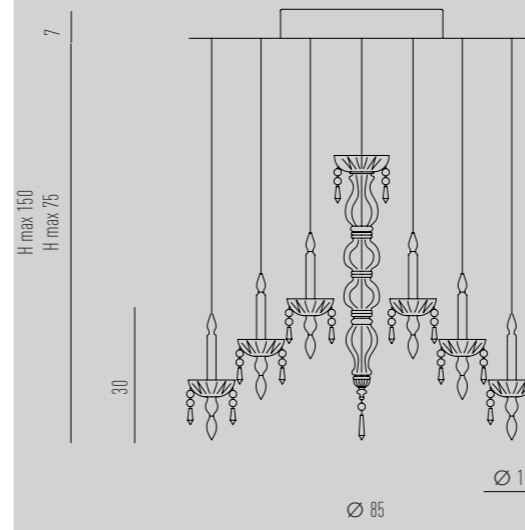

#### Structure

chrome metal/ metallo cromato

**Ceiling**  
12.4

**Dimensions**  
Ø65 H max 150 cm

**Diffuser**  
transparent glass/  
vetro trasparente

**Structure**  
polished steel/  
acciaio lucido

**Ceiling**

custom 60.28

**Dimensions**

Ø200 H max 150 cm

**Diffuser**white & trasparente glass/  
bianco e trasparente vetro

LIGHT 4 - Showroom - Treviso Italy

CeciliaEmme - Ravenna Italy

Salone del Mobile - Milan Italy

# LIMELIGHT

collection

SUSPENSION KIT 1

SUSPENSION KIT 2

SUSPENSION KIT 3

SUSPENSION 1.1

Lamp / 1xGU10 LED

SUSPENSION 12.4

Lamp / 4xGU10 LED

SUSPENSION 28.6

Lamp / 6xGU10 LED

clear / trasparente

white / bianco

black / nero

smokey grey / fumè