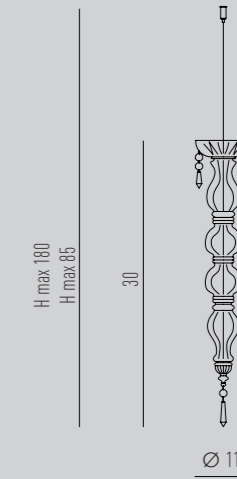

**Ceiling**  
28.6

**Dimensions**  
Ø85 H max 150 cm

**Diffuser**  
black & transparent glass/  
nero e trasparente vetro

**Structure**  
polished steel/  
acciaio lucido

A cup, a candle and a steel wire with gripper – these are the parts you can compose an infinite variety of installations with.

#### Structure

chrome metal/ metallo cromato

**Ceiling**  
12.4

**Dimensions**  
Ø65 H max 150 cm

**Diffuser**  
transparent glass/  
vetro trasparente

**Structure**  
polished steel/  
acciaio lucido

**Ceiling**

custom 60.28

**Dimensions**

Ø200 H max 150 cm

**Diffuser**white & trasparente glass/  
bianco e trasparente vetro

LIGHT 4 - Showroom - Treviso Italy

CeciliaEmme - Ravenna Italy

Salone del Mobile - Milan Italy

# LIMELIGHT

collection

SUSPENSION KIT 1

SUSPENSION KIT 2

SUSPENSION KIT 3

SUSPENSION 1.1

Lamp / 1xGU10 LED

SUSPENSION 12.4