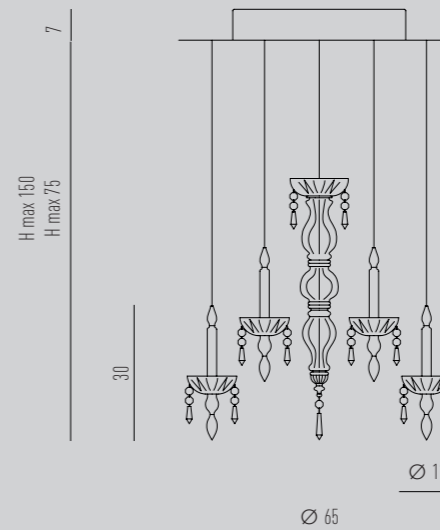

**Ceiling**  
28.6

**Dimensions**  
Ø85 H max 150 cm

**Diffuser**  
black & transparent glass/  
nero e trasparente vetro

**Structure**  
polished steel/  
acciaio lucido

A cup, a candle and a steel wire with gripper – these are the parts you can compose an infinite variety of installations with.

#### Structure

chrome metal/ metallo cromato

**Ceiling**  
12.4

**Dimensions**  
Ø65 H max 150 cm

**Diffuser**  
transparent glass/  
vetro trasparente

**Structure**  
polished steel/  
acciaio lucido

**Ceiling**

custom 60.28

**Dimensions**

Ø200 H max 150 cm

**Diffuser**white & trasparente glass/  
bianco e trasparente vetro

LIGHT 4 - Showroom - Treviso Italy

CeciliaEmme - Ravenna Italy

Salone del Mobile - Milan Italy

# LIMELIGHT

collection

SUSPENSION KIT 1

SUSPENSION KIT 2

SUSPENSION KIT 3

SUSPENSION 1.1

Lamp / 1xGU10 LED

SUSPENSION 12.4