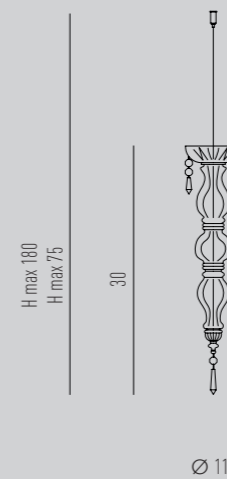

**Ceiling**  
28.6

**Dimensions**  
Ø85 H max 150 cm

**Diffuser**  
black & transparent glass/  
nero e trasparente vetro

**Structure**  
polished steel/  
acciaio lucido

A cup, a candle and a steel wire with gripper – these are the parts you can compose an infinite variety of installations with.

#### Structure

chrome metal/ metallo cromato

**Ceiling**  
12.4

**Dimensions**  
Ø65 H max 150 cm

**Diffuser**  
transparent glass/  
vetro trasparente

**Structure**  
polished steel/  
acciaio lucido

**Ceiling**

custom 60.28

**Dimensions**

Ø200 H max 150 cm

**Diffuser**white & trasparente glass/  
bianco e trasparente vetro

LIGHT 4 - Showroom - Treviso Italy

CeciliaEmme - Ravenna Italy

Salone del Mobile - Milan Italy

# LIMELIGHT

collection

SUSPENSION KIT 1

SUSPENSION KIT 2

SUSPENSION KIT 3

SUSPENSION 1.1

Lamp / 1xGU10 LED

SUSPENSION 12.4